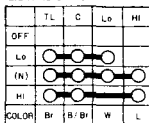

WIRING DIAGRAM

COMBINATION SWITCH

LIGHTING SWITCH

ENGINE STOP SWITCH

STARTER SWITCH

- | | |
|----------------|----------------------|
| B Black | Br Brown |
| Y Yellow | O Orange |
| L Blue | Lb Light blue |
| G Green | Lg Light green |
| R Red | P Pink |
| W White | Gr Gray |