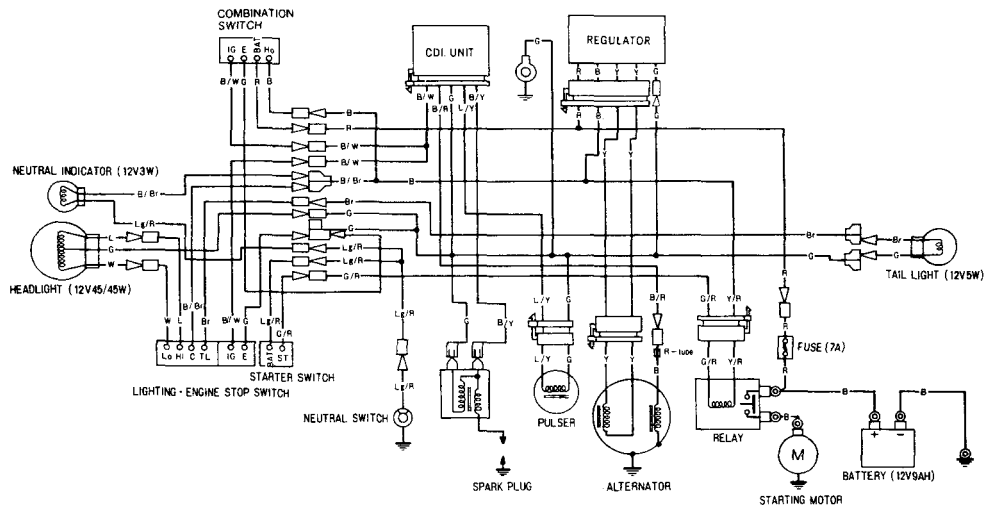

WIRING DIAGRAM

COMBINATION SWITCH

LIGHTING SWITCH

ENGINE STOP SWITCH

STARTER SWITCH

- | | |
|----------------|----------------------|
| B Black | Br Brown |
| Y Yellow | O Orange |
| L Blue | Lb Light blue |
| G Green | Lg Light green |
| R Red | P Pink |
| W White | Gr Gray |