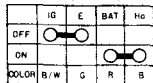

WIRING DIAGRAM

COMBINATION SWITCH

LIGHTING SWITCH

ENGINE STOP SWITCH

STARTER SWITCH

- | | |
|----------------|----------------------|
| B Black | Br Brown |
| Y Yellow | O Orange |
| L Blue | Lb Light blue |
| G Green | Lg Light green |
| R Red | P Pink |
| W White | Gr Gray |