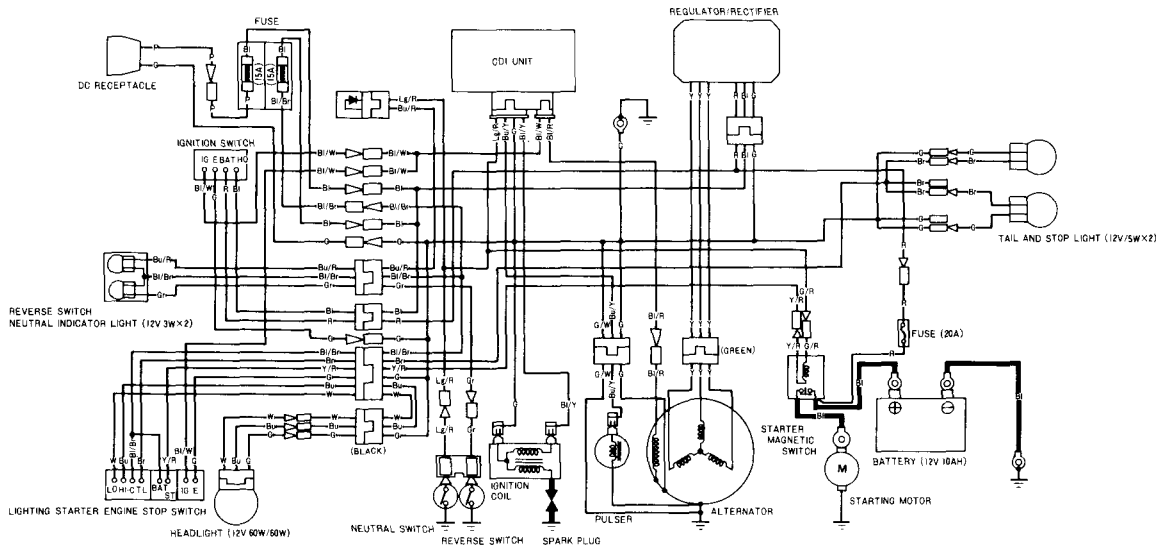

WIRING DIAGRAM

SWITCH CONTINUITY

IGNITION SWITCH

	IG	E	BAT	HO
OFF	● ○		○ ●	
ON	○ ●		○ ●	
COLOR	B/W	G	R	Bl

LIGHTING SWITCH

	C	TL	(HL)
OFF	● ○		
ON	○ ●		
COLOR	Bl/Bl	Bl	Bl

DIMMER SWITCH

	HI	(HL)	LO
HI	● ○		
(N)	○ ●		
LO	○ ●		
COLOR	Bl	W	

STARTER SWITCH

	PUSH	BAT	ST
FREE	● ○		
COLOR	Bl/Bl	Y/R	

ENGINE STOP SWITCH

	OFF	E	IG
OFF	● ○		
ON	○ ●		
COLOR	G	Bl/W	

0030Z-HAO-6800