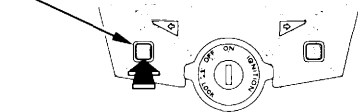

Stopwatch RESET:

Press and hold the left control button (1) for more than 2 seconds when the stopwatch is paused.

PAUSE

RESET

(1)

(1) Left control button