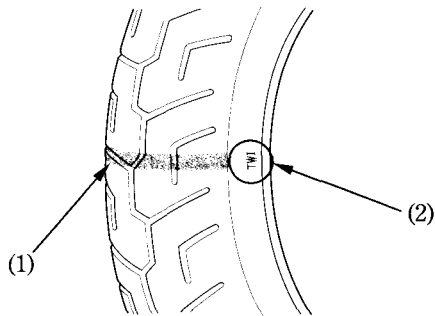

Tread Wear

Replace tyres before tread depth at the center of the tyre reaches the following limit:

Minimum tread depth	
Front:	1.5 mm (0.06 in)
Rear:	2.0 mm (0.08 in)

< For Germany >

German law prohibits use of tyres whose tread depth is less than 1.6 mm.

- (1) Wear indicator
- (2) Wear indicator location mark