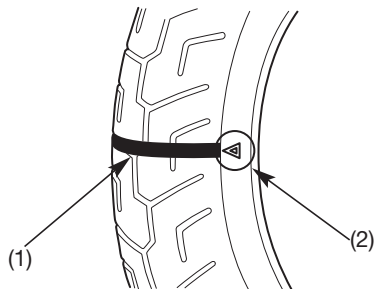

## Tread Wear

Replace tyres before tread depth at the center of the tyre reaches the following limit:

Minimum tread depth	
Front	1,5 mm
Rear	2,0 mm

### FOR GERMANY ONLY:

German law prohibits use of tyres whose tread depth is less than 1.6 mm.

- (1) Wear indicator
- (2) Wear indicator location mark