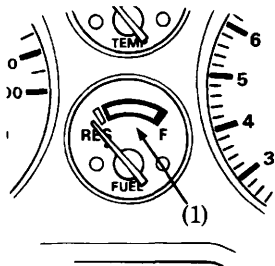

Fuel Gauge

The fuel gauge (1) shows the approximate fuel supply available. At F (Full), the fuel tank capacity including reserve is:

21.0 ℓ (5.55 US gal , 4.62 Imp gal)

When the gauge needle first points to RES, refill the tank as soon as possible. At RES there is :

6 ℓ (1.6 US gal , 1.3 Imp gal)

(1) Fuel gauge