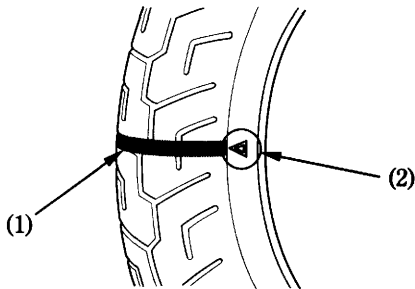

Tread Wear

Replace tyres before tread depth at the center of the tyre reaches the following limit:

Minimum tread depth	
Front:	1.5 mm (0.06 in)
Rear:	2.0 mm (0.08 in)

<For Germany>

German law prohibits use of tyres whose tread depth is less than 1.6 mm.

- (1) Wear indicator
- (2) Wear indicator location mark