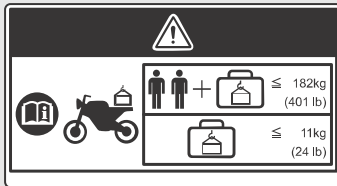

Image Labels

Motorcycle Safety

RADIATOR CAP LABEL

Except U, II U type

DANGER

NEVER OPEN WHEN HOT.

Hot coolant will scald you.

Relief pressure valve begins to open at **1.1 kgf/cm²**.

ACCESSORIES AND LOADING WARNING LABEL

Except U, II U type

WARNING

ACCESSORIES AND LOADING

- The safety stability and handling of this motorcycle may be affected by the addition of accessories and luggage.
- Read carefully the instructions contained in user's manual and installation guide before installing any accessory.
- The total weight of accessories and luggage added to rider's and passenger's weight should not exceed **182 kg (401 lb)**, which is the maximum weight capacity.
- The luggage weight must not exceed **11 kg (24 lb)** under any circumstances.
- The fitting of large fork-mounted or large handlebar mounted fairing is not recommended.