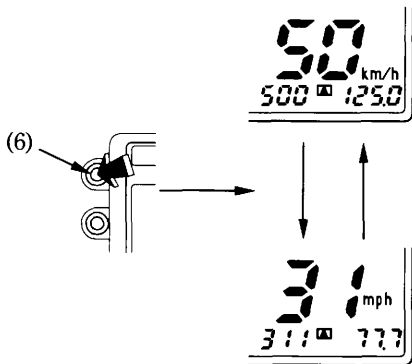

Speed and Mileage Unit Change (E type only)

The speedometer displays both “km/h” and “mph”.

The odometer/tripmeter displays both “km” and “mile”.

Push and hold the select button (6) to select “km/h”/“km” or “mph”/“mile”.

(6) Select button