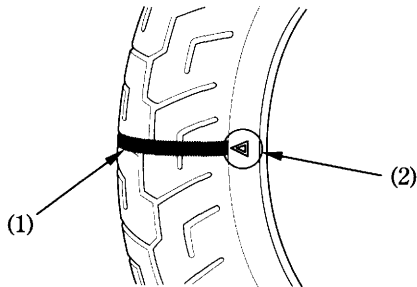

Tread Wear

Replace tyres before tread depth at the center of the tyre reaches the following limit:

Minimum tread depth	
Front:	1.5 mm (0.06 in)
Rear:	2.0 mm (0.08 in)

< For Germany >

German law prohibits use of tyres whose tread depth is less than 1.6 mm.

- (1) Wear indicator
- (2) Wear indicator location mark