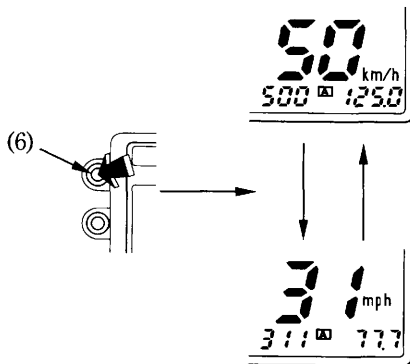

### (E type only)

The speedometer displays both “km/h” and “mph”.

The odometer/tripmeter displays both “km” and “mile”.

Push and hold the select button (6) to select “km/h”/“km” or “mph”/“mile”.

(6) Select button