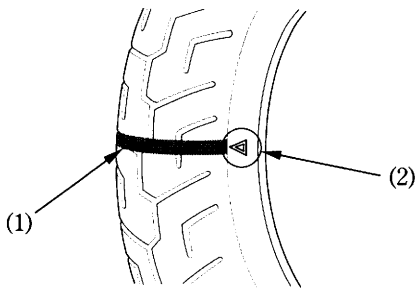

Tread Wear

Replace tyres before tread depth at the center of the tyre reaches the following limit:

Minimum tread depth	
Front:	1.5 mm (0.06 in)
Rear:	2.0 mm (0.08 in)

< For Germany >

German law prohibits use of tyres whose tread depth is less than 1.6 mm.

- (1) Wear indicator
- (2) Wear indicator location mark