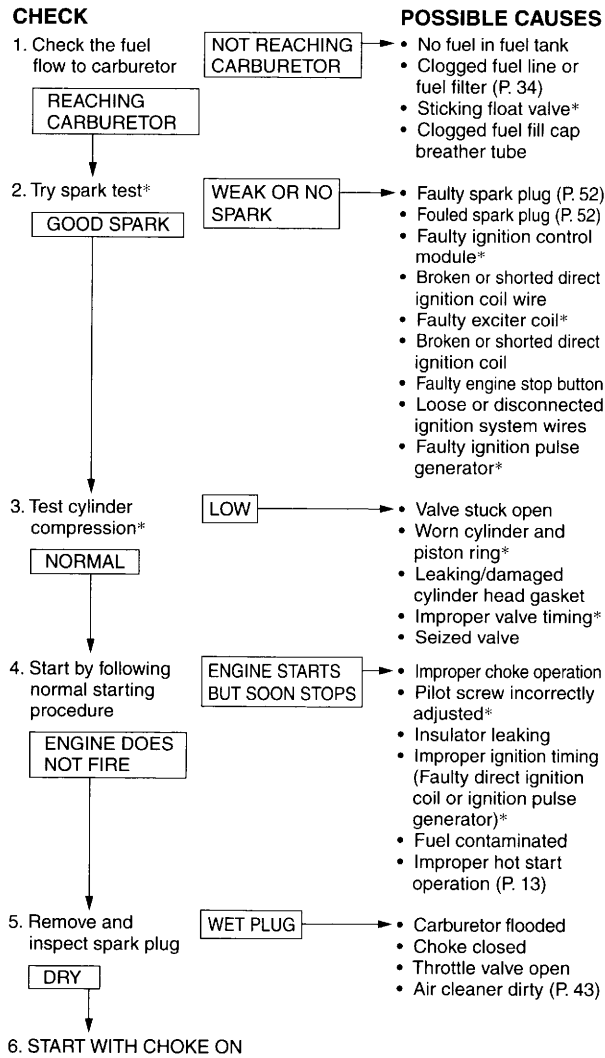

The items that are serviceable using this Manual are followed by the page number reference in parenthesis. The items that require use of the Honda Shop Manual are followed by an asterisk (*).

ENGINE DOES NOT START OR IS HARD TO START

POOR PERFORMANCE AT LOW AND UNSTABLE IDLE SPEED

POOR PERFORMANCE AT HIGH SPEED