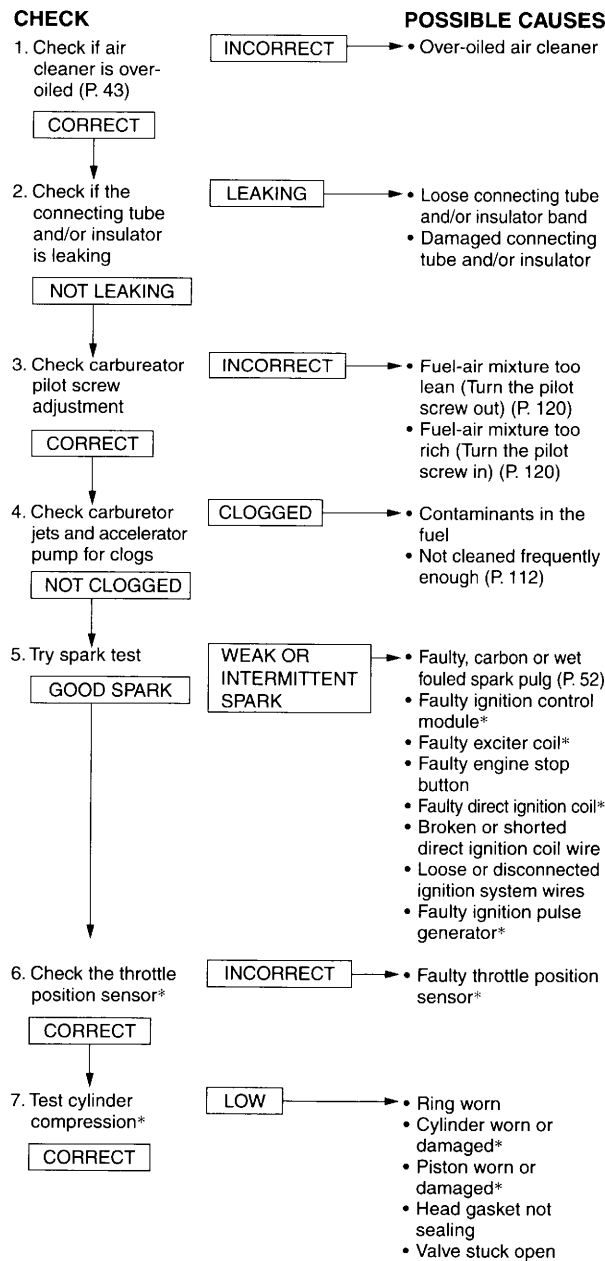

The items that are serviceable using this Manual are followed by the page number reference in parenthesis. The items that require use of the Honda Shop Manual are followed by an asterisk (*).

ENGINE DOES NOT START OR IS HARD TO START

POOR PERFORMANCE AT LOW AND UNSTABLE IDLE SPEED

POOR PERFORMANCE AT HIGH SPEED