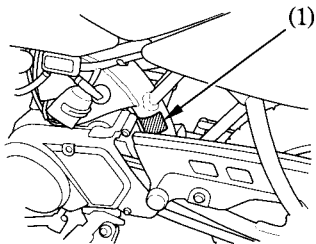

## COLOUR LABEL

The colour label (1) is attached to the left side of the frame tube.

It is helpful when ordering replacement parts. Record the colour and code here for your reference.

COLOUR \_\_\_\_\_

CODE \_\_\_\_\_