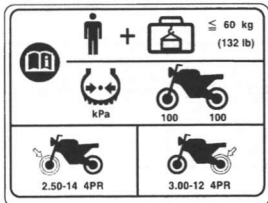

USE CAUTION LABEL

Operator only. No passengers.

This vehicle is designed and manufactured for off-road use only. Operation on public streets, roads, or highways is illegal.

For your protection, always wear a helmet, eye protection, and protective gear while riding.

TYRE INFORMATION LABEL

Maximum weight capacity: 60 kg (132 lb)

Cold tyre pressure:

Front 100 kPa (1.00 kgf/cm², 15 psi)

Rear 100 kPa (1.00 kgf/cm², 15 psi)

Tyre size:

Front 2.50-14 4PR

Rear 3.00-12 4PR