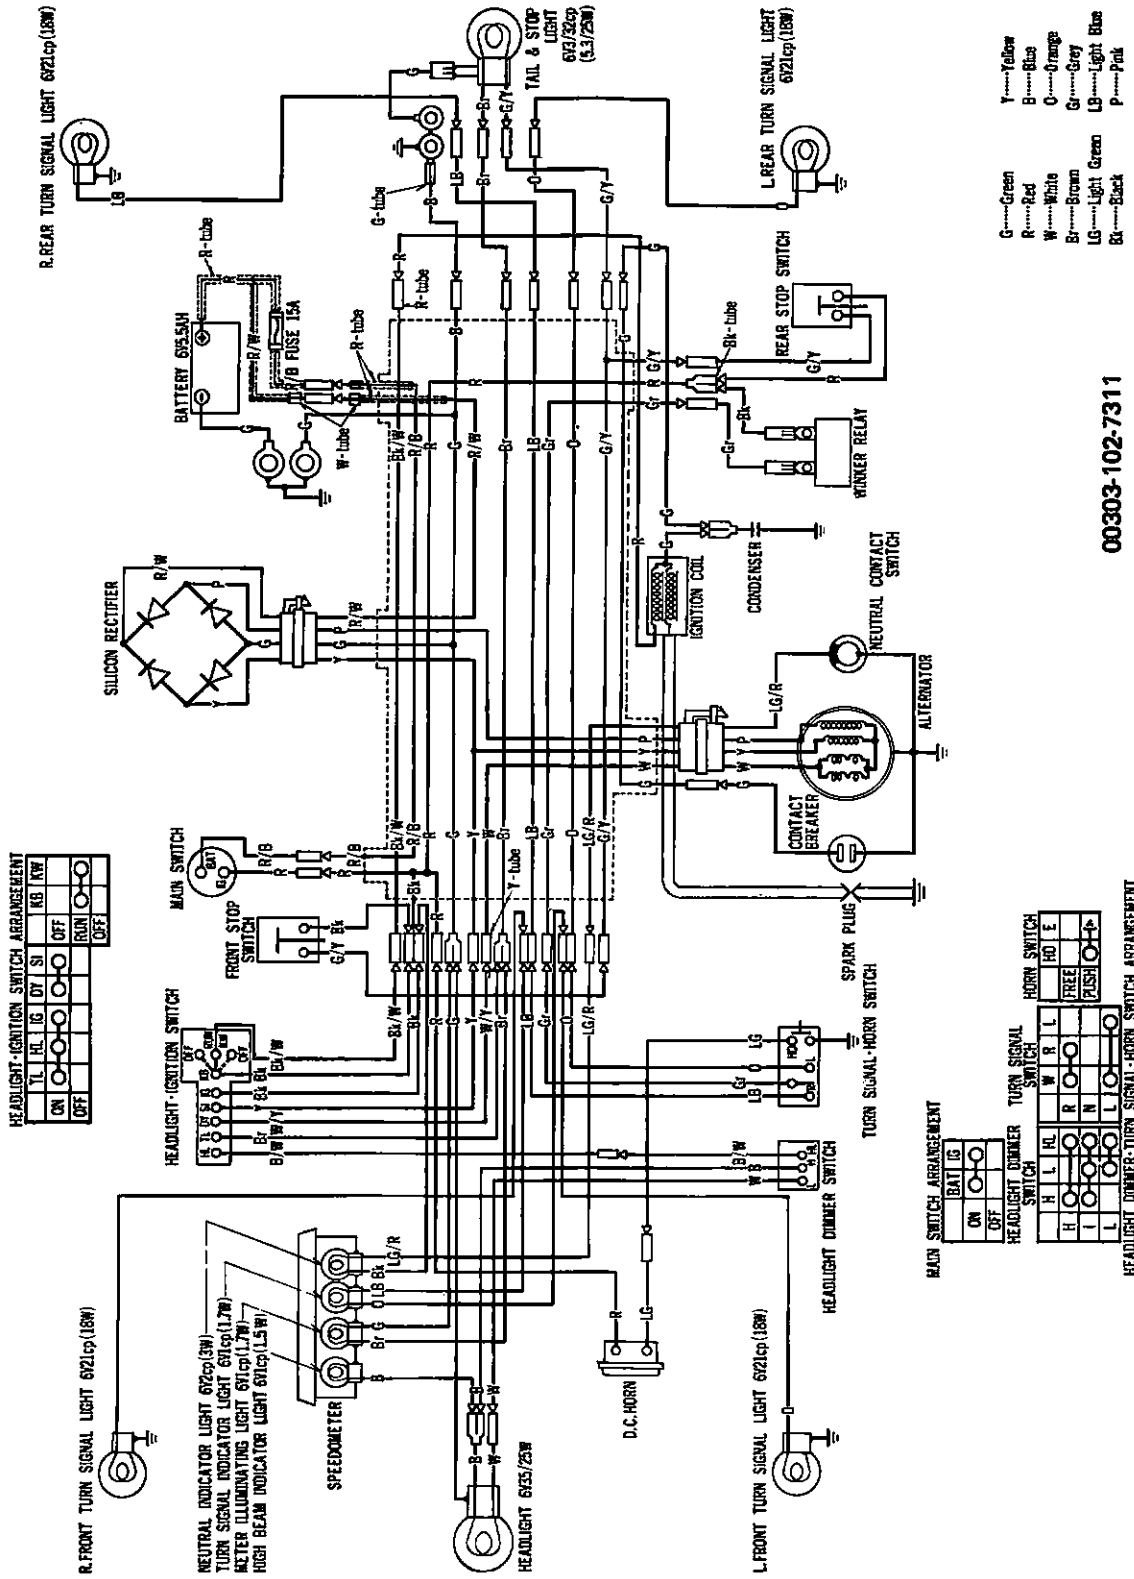

CT90K6 WIRING DIAGRAM

- Y.....Yellow
- B.....Blue
- R.....Red
- O.....Orange
- G.....Grey
- LG.....Light Green
- LB.....Light Blue
- P.....Pink
- G.....Green
- R.....Red
- W.....White
- Br.....Brown
- LG.....Light Green
- LB.....Light Blue
- Bk.....Black

HEADLIGHT-IGNITION SWITCH ARRANGEMENT

TL	RL	LG	DT	SI	RB	LNW
ON	ON	ON	ON	OFF	ON	ON
OFF	OFF	OFF	OFF	ON	OFF	OFF

HEADLIGHT-IGNITION SWITCH

HT	HT	HT	HT	HT	HT	HT
ON	ON	ON	ON	ON	ON	ON
OFF	OFF	OFF	OFF	OFF	OFF	OFF

MAIN SWITCH ARRANGEMENT

BAT	LG
ON	ON
OFF	OFF

HEADLIGHT DIMMER SWITCH

H	L	HL	W	R	L
ON	ON	ON	ON	ON	ON
OFF	OFF	OFF	OFF	OFF	OFF

HORN SWITCH

HO	E
FREE	ON
PUSH	OFF

00303-102-7311