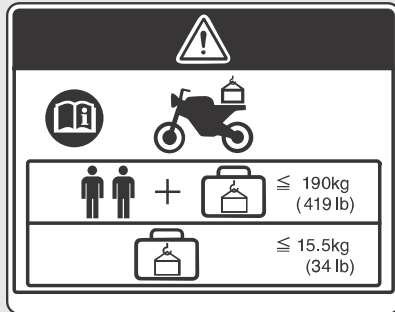

RADIATOR CAP LABEL

DANGER

NEVER OPEN WHEN HOT.

Hot coolant will scald you.

Relief pressure valve begins to open at **108 kPa**.

ACCESSORIES AND LOADING WARNING LABEL

WARNING

ACCESSORIES AND LOADING

- The safety stability and handling of this motorcycle may be affected by the addition of accessories and luggage.
- Read carefully the instructions contained in user's manual and installation guide before installing any accessory.
- The total weight of accessories and luggage added to rider's and passenger's weight should not exceed **190 kg (419 lb)**, which is the maximum weight capacity.
- The luggage weight must not exceed **15.5 kg (34 lb)** under any circumstances.
- The fitting of large fork-mounted or large handlebar mounted fairing is not recommended.