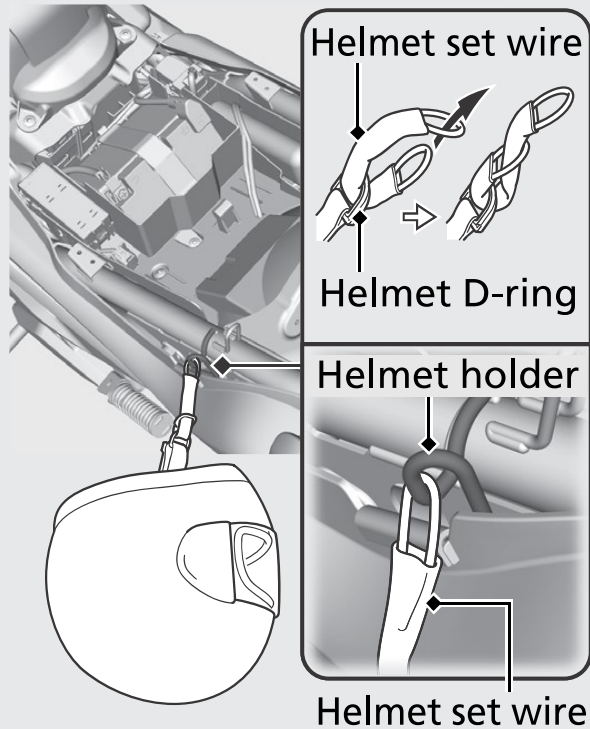

### Helmet holder

The helmet holder is located under the seat.  
A helmet set wire is in the tool kit.

► Use the helmet holder only when parked.

Removing the seat P. 64

## **! WARNING**

Riding with a helmet attached to the holder can interfere with the rear wheel or suspension and could cause a crash in which you can be seriously hurt or killed.

Use the helmet holder only while parked. Do not ride with a helmet secured by the holder.