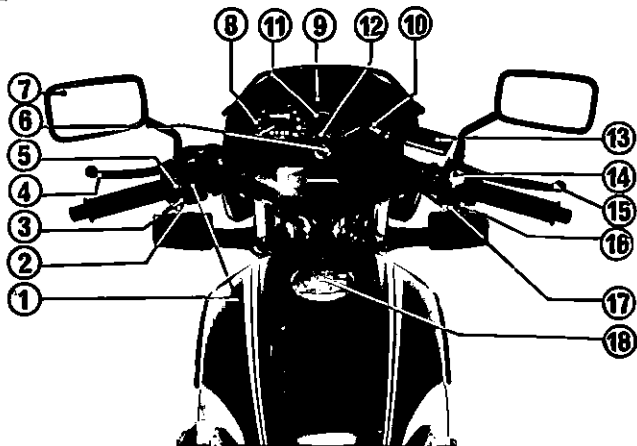

### Control Location

**CX500 SPORTS** ED type  
Tipo ED  
Type ED  
ED Modell

(1) Passing light switch

(2) Horn button

(3) Turn signal switch

(4) Clutch lever

(5) Headlight dimmer switch

(6) Ignition switch