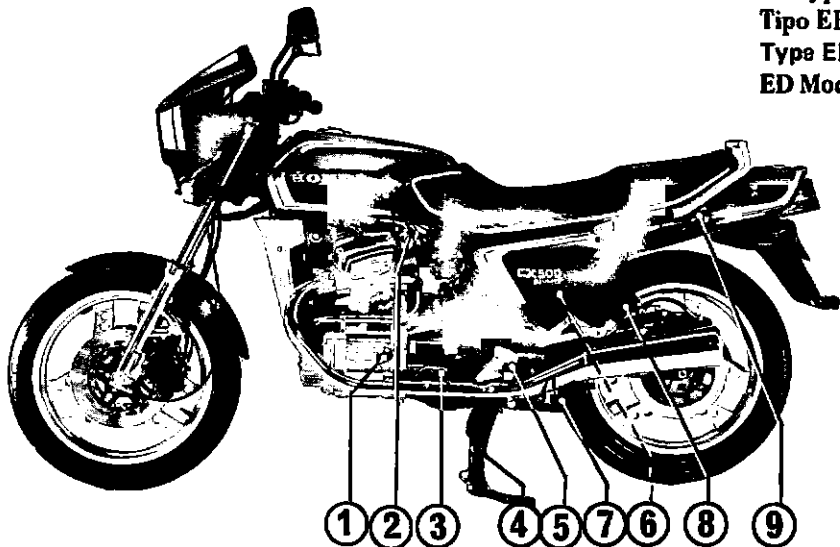

**CX500 SPORTS ED type**  
**Tipo ED**  
**Type ED**  
**ED Modell**

(1) Oil filter cap/dipstick  
(2) Fuel valve

(3) Gearshift pedal  
(4) Center stand  
(5) Foot peg

(6) Battery  
(7) Side stand  
(8) Passenger foot peg  
(9) Helmet holder