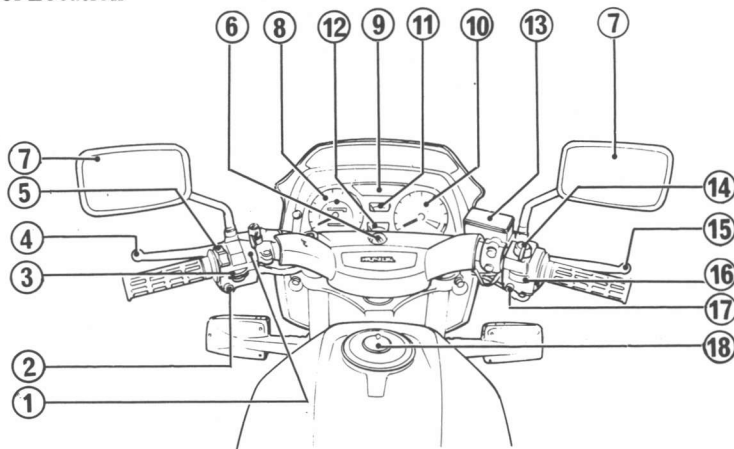

EQUIPMENT AND CONTROLS

Control Location

ED type
 Tipo ED
 Type ED
 ED Modell

- (1) Passing light switch
- (2) Horn button
- (3) Turn signal switch
- (4) Clutch lever
- (5) Headlight dimmer switch
- (6) Ignition switch

- (7) Rear view mirrors
- (8) Speedometer
- (9) Warning and indicator lights
- (10) Tachometer
- (11) Coolant temperature gauge
- (12) Fuel gauge

- (13) Front brake fluid reservoir
- (14) Engine stop switch
- (15) Front brake lever
- (16) Headlight switch
- (17) Starter button
- (18) Fuel cap