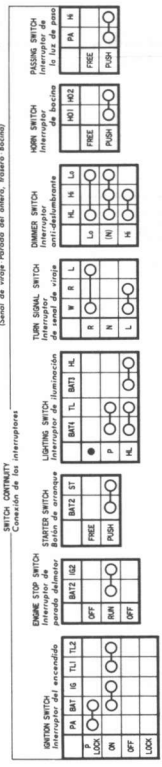

CX650E

TYPE NO.	ABS(TYPE)	ABS(TIPO)	TURN SIGNAL LIGHT	STOP AND TAIL LIGHT
6000	EFEDSASW	NDBARS	1YV1W	1YV1/W
6100	IGJIG		1YV1W	1YV1/W
6300	IT		1YV1W	1YV1/W
6500	U		1YV1W	1YV1/W