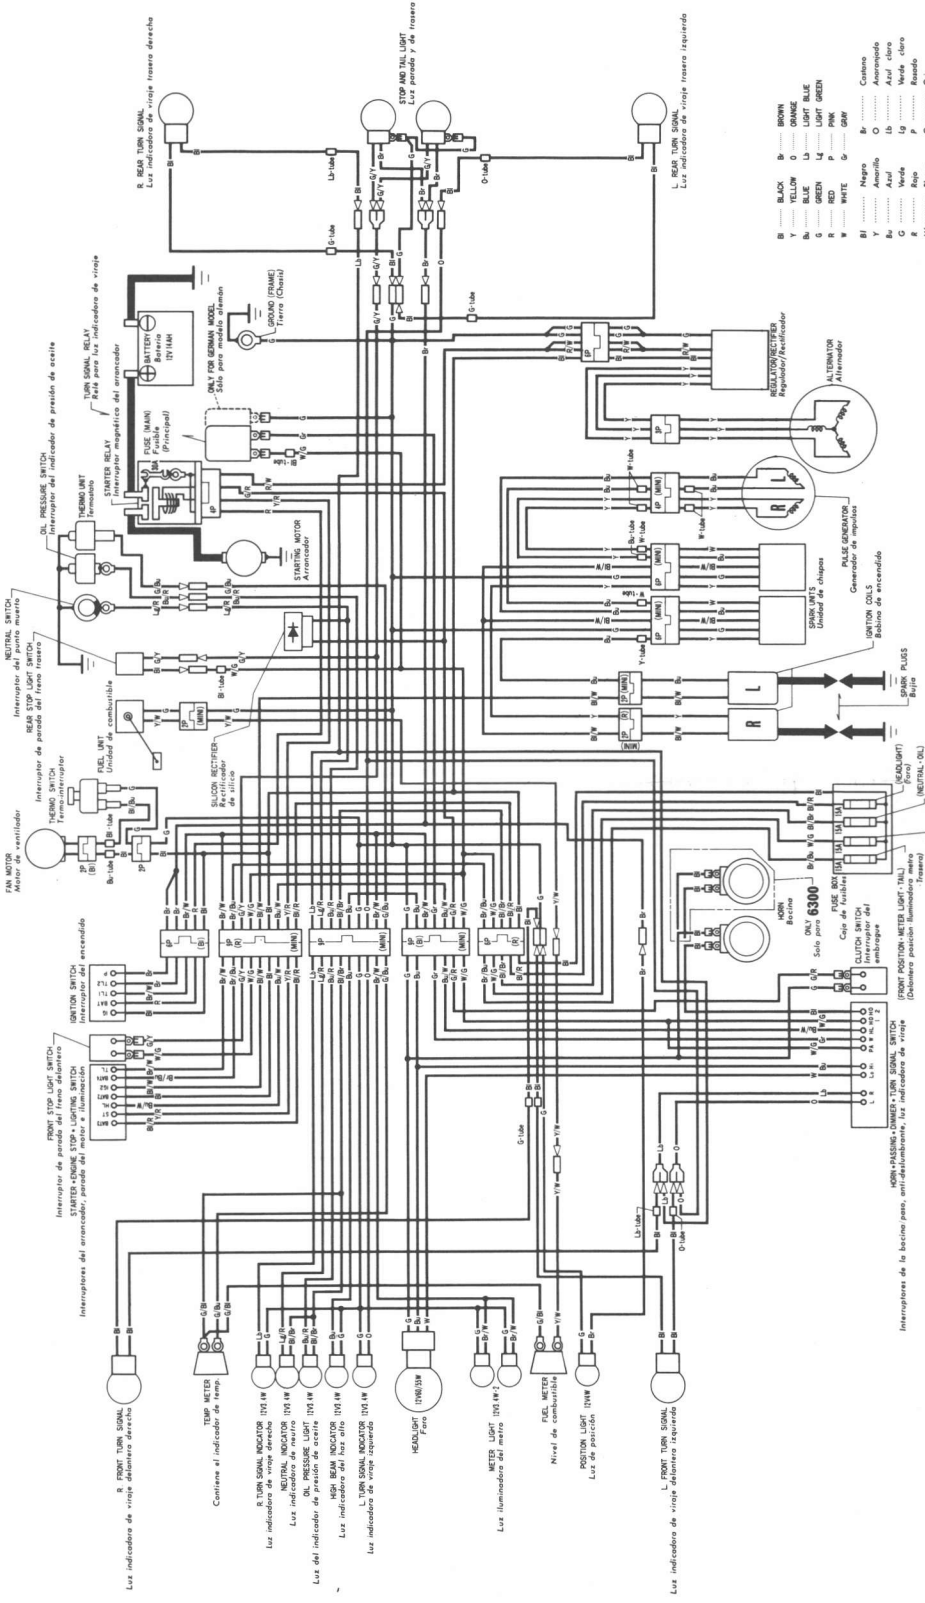

CX650E

TYPE NO.	ABS(TYPE)	ABS(TIPO)	TURN SIGNAL LIGHT	STOP AND TAIL LIGHT
6000	EFEDSASW	NDBARS	1YV1W	1YV1/W
6100	IGJIG		1YV1W	1YV1/W
6300	IT		1YV1W	1YV1/W
6500	U		1YV1W	1YV1/W