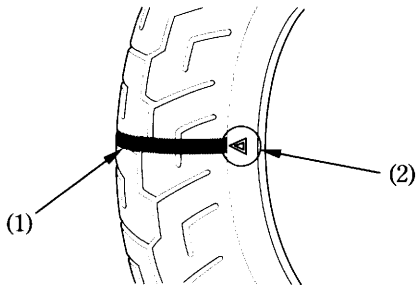

Tread Wear

Replace tyres before tread depth at the center of the tyre reaches the following limit:

| Minimum tread depth | |
|---------------------|------------------|
| Front: | 1.5 mm (0.06 in) |
| Rear: | 2.0 mm (0.08 in) |

< For Germany >

German law prohibits use of tyres whose tread depth is less than 1.6 mm.

(1) Wear indicator

(2) Wear indicator location mark