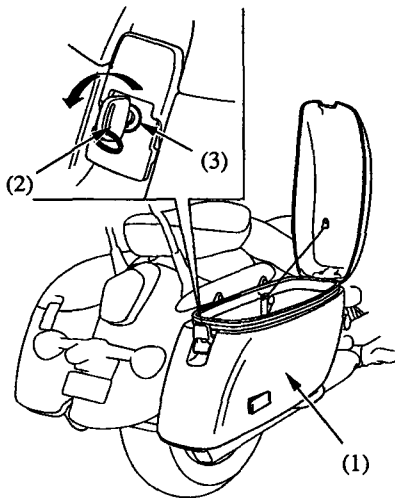

SADDLEBAGS (GL1500CT only)

The saddlebags (1) are for light weight items.

Cargo in each saddlebags should not exceed:

9.0 kg (20.0 lbs)

To open the saddlebags:

Insert the ignition key (2) into the lid lock (3) and turn it counterclockwise.

To lock the saddlebags, close the lid and turn the ignition key clockwise.

Make sure the lids are locked.

(1) Saddlebag

(3) Lid lock

(2) Ignition key