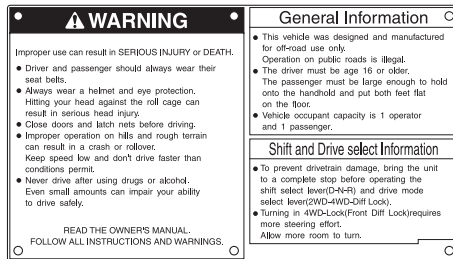

Safety Labels

Your Honda comes with several labels that contain important information.

You, and anyone else who operates or rides in the vehicle, should read and understand this information before driving.

The labels should be considered permanent parts of the vehicle. If a label comes off or becomes hard to read, contact your Honda dealer for a replacement.

—————▶ Indicates something apparent.

-----▶ Indicates something concealed.

radiator cap danger

general warning & general information