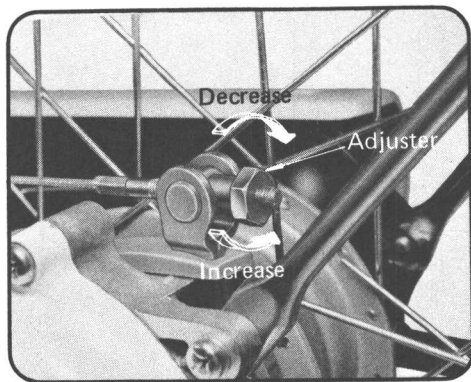

<Rear>

Free play: 10–15mm (0.4–0.6 in.)

**CAUTION**

Improper adjustment of the rear brake free play may cause the starter to malfunction. We recommend that this maintenance be performed by an authorized Honda dealer.