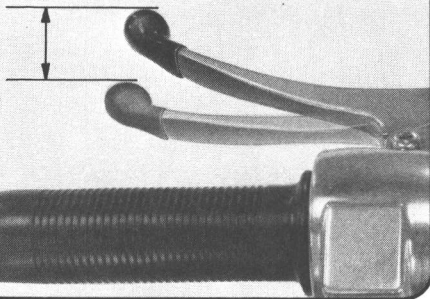

<Rear>

Free play: 10–15mm (0.4–0.6 in.)

**CAUTION**

Improper adjustment of the rear brake free play may cause the starter to malfunction. We recommend that this maintenance be performed by an authorized Honda dealer.