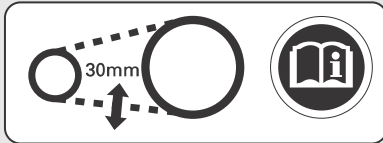

Image Labels

Motorcycle Safety

SAFETY REMINDER LABEL

For your protection, always wear helmet, protective apparel.

FUEL LABEL

Unleaded petrol only

DRIVE CHAIN LABEL

Keep chain adjusted and lubricated.

25 to 35 mm (1.0 to 1.4 in) Freeplay

CARGO LIMIT LABEL

Do not exceed **5.0 kg (11.0 lb)**