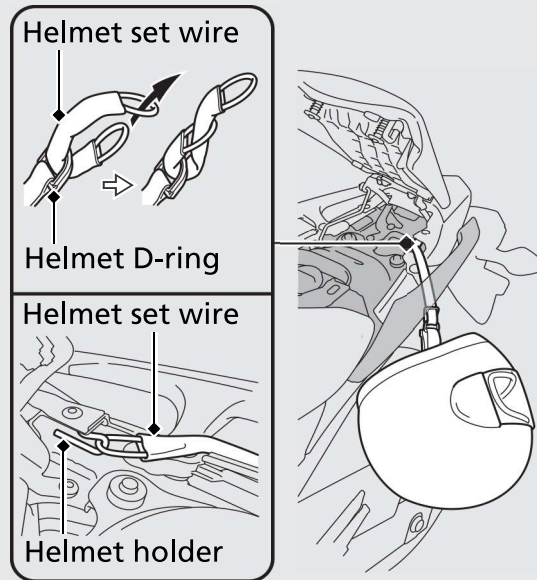

Helmet holder

The helmet holder is located under the rear seat.

A helmet set wire is in the tool kit.

▶ Use the helmet holder only when parked.

▶ **Opening the rear seat.** ➡ P.42

! WARNING

Riding with a helmet attached to the holder can interfere with the rear wheel or suspension and could cause a crash in which you can be seriously hurt or killed.

Use the helmet holder only while parked. Do not ride with a helmet secured by the holder.