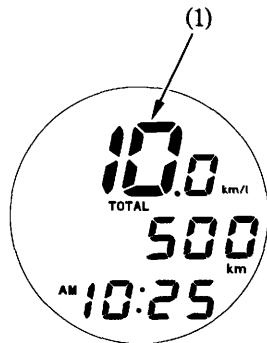

Current Fuel Consumption Meter

Shows current fuel consumption in increments of km/l. When the speed is 0 km/h, shows “—.—”.

- Displayed current fuel consumption meter (1) is an instant value, so it is different from a value that is measured after filling up the tank. It may give you an indication of your eco drive.

(1) Current fuel consumption meter