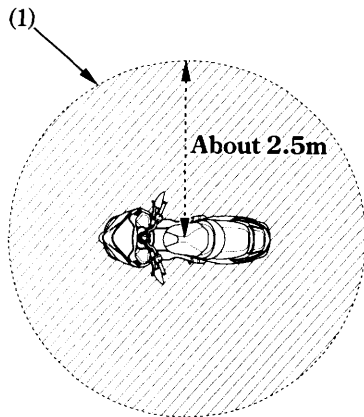

Operating shutoff range when locked:

The system shutoff and locked when you are outside of a 2.5 m radius from the center of the wheelbase.

The card key system uses low-intensity radio waves, so the operating range can be wider or narrower according to the circumstances.

If the battery is dead or there are strong radio waves or noise, the operating range will be restricted or the system may not be activated.

(1) Operating shutoff range when locked