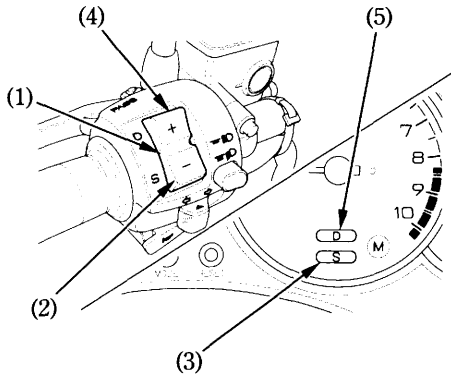

Switching D Mode and S Mode When the Automatic Shift Mode Is Selected

Press the shift switch (1) to change the D mode and the S mode while the automatic shift mode is selected.

Switching D mode to S mode:

Press the shift switch (-) (2) to switch to S mode and the S mode indicator (3) lights.

Switching S mode to D mode:

Press the shift switch (+) (4) to switch to D mode and the D mode indicator (5) lights.