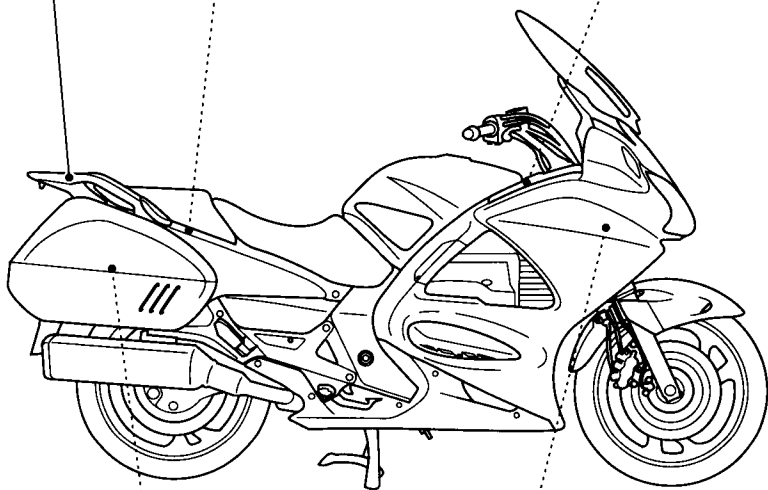

MOTORCYCLE SAFETY

CARGO LIMIT
9.0kg / 20.0lbs

TIRE INFORMATION LABEL

CARGO LIMIT
2.0kg / 4.5lbs

CARGO LIMIT
9.0kg / 20.0lbs

RADIATOR CAP SEAL