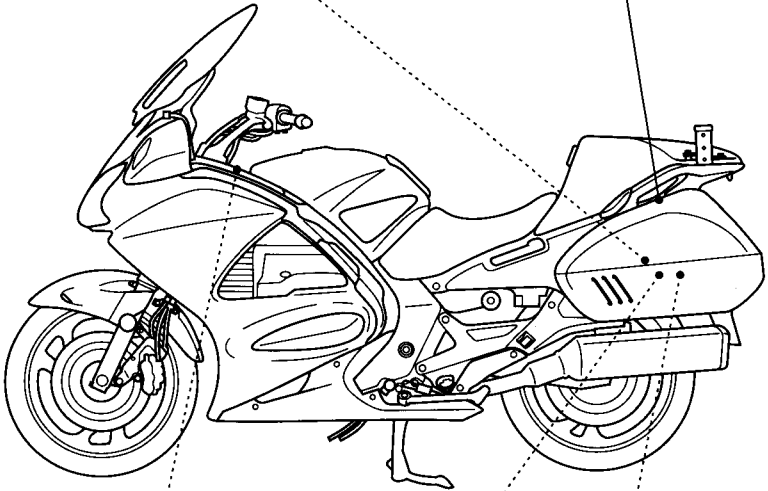

SADDLEBAG LOCK LABEL

LOADING WARNING LABEL

CARGO LIMIT

2.0 kg (4.5 lbs)

CARGO LIMIT

6.8 kg (15.0 lbs)

SADDLEBAG WEIGHT WARNING LABEL