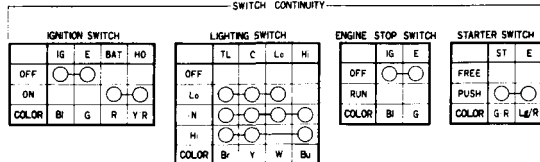

WIRING DIAGRAM

SWITCH CONTINUITY

- | | | | |
|----|--------|----|-------------|
| Bl | BLACK | Br | BROWN |
| Y | YELLOW | O | ORANGE |
| Bu | BLUE | Lb | LIGHT BLUE |
| G | GREEN | Lg | LIGHT GREEN |
| R | RED | P | PINK |
| W | WHITE | Gr | GRAY |