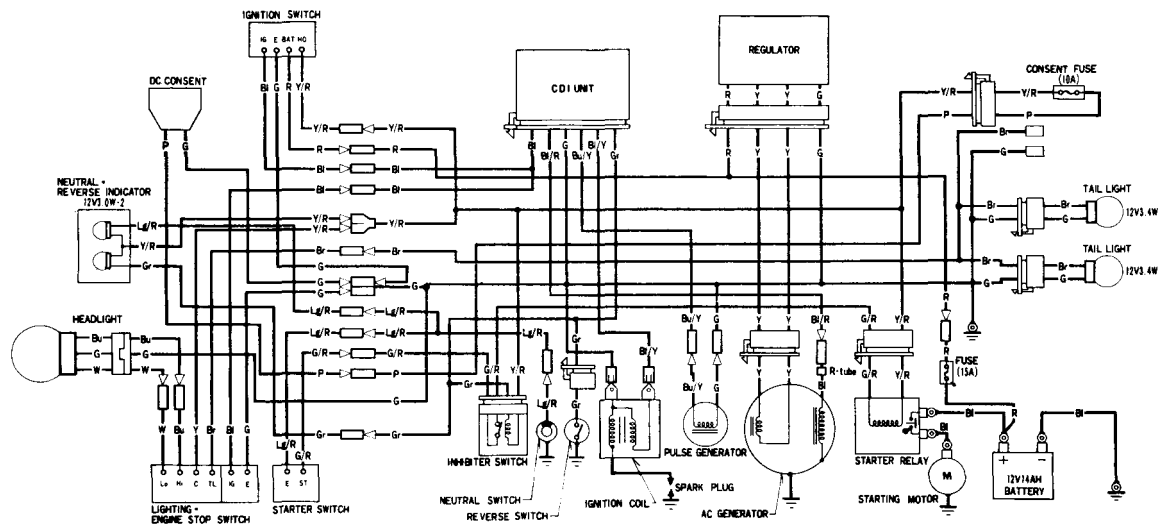

WIRING DIAGRAM

SWITCH CONTINUITY

- | | | | |
|----|--------|----|-------------|
| Bl | BLACK | Br | BROWN |
| Y | YELLOW | O | ORANGE |
| Bu | BLUE | Lb | LIGHT BLUE |
| G | GREEN | Lg | LIGHT GREEN |
| R | RED | P | PINK |
| W | WHITE | Gr | GRAY |

0030Z-VM5A-0004