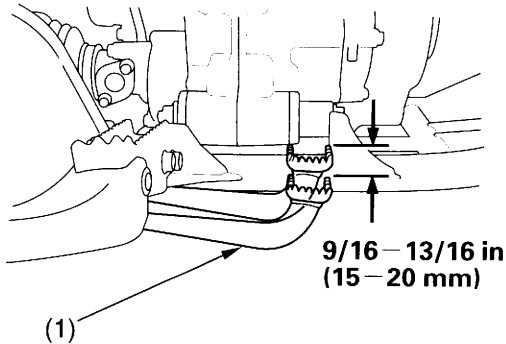

Rear Brake Pedal Freeplay

RIGHT SIDE

(1) rear brake pedal

Inspection

Measure the distance the rear brake pedal (1) moves before the brake starts to take hold. Freeplay, measurement at the tip of the end of the pedal, should be:

9/16 – 13/16 in (15 – 20 mm)

If necessary, adjust to the specified range.