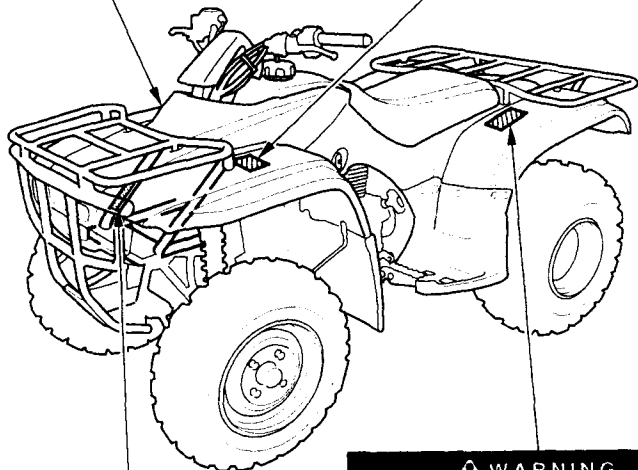

**▲▲ WARNING**

Operating this ATV if you are under the age of 16 increases your chance of severe injury or death.

**NEVER** operate this ATV if you are under age 16.

**▲▲ WARNING**

Overloading this ATV or carrying cargo improperly can change handling, stability and braking performance and can lead to an accident.

Never exceed the maximum front cargo limit of: 33lbs 15kg

Refer to instructions in the Owner's Manual.

**▲▲ WARNING**

Improper tire pressure or overloading can cause loss of control. Loss of control can result in severe injury or death.

● Cold tire pressure:

Front: 20 ± 3kPa 0.20 ± 0.03kg/cm<sup>2</sup> 2.9 ± 0.4psi  
Rear: 20 ± 3kPa 0.20 ± 0.03kg/cm<sup>2</sup> 2.9 ± 0.4psi

● Maximum weight capacity: 175kg (386lbs.)

**TRX250TM 2001**

HONDA OF SOUTH CAROLINA MFG., INC.