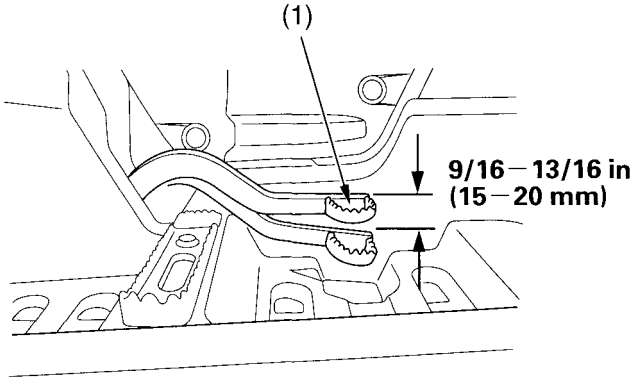

Rear Brake Pedal Freeplay

RIGHT SIDE

(1) rear brake pedal

Inspection

Measure the distance the rear brake pedal (1) moves before the brake starts to take hold. Freeplay, measurement at the tip of the end of the pedal, should be:

9/16 - 13/16 in (15 - 20 mm)

If necessary, adjust to the specified range.