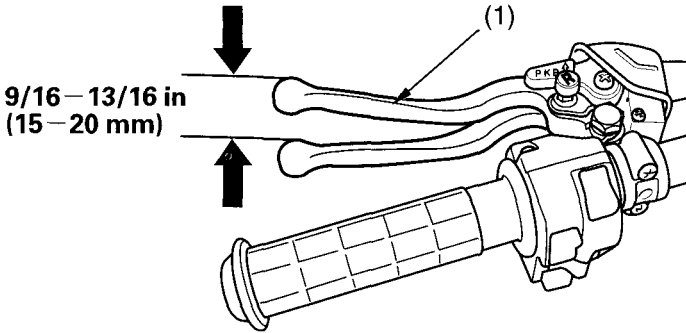

Rear Brake Lever Freeplay

LEFT HANDLEBAR

(1) rear brake lever/parking brake lever

Inspection

Measure the distance the rear brake lever /parking brake lever (1) moves before the brake starts to take hold. Freeplay, measurement at the tip of the end of the brake lever, should be:

9/16 – 13/16 in (15 – 20 mm)

If necessary, adjust to the specified range.