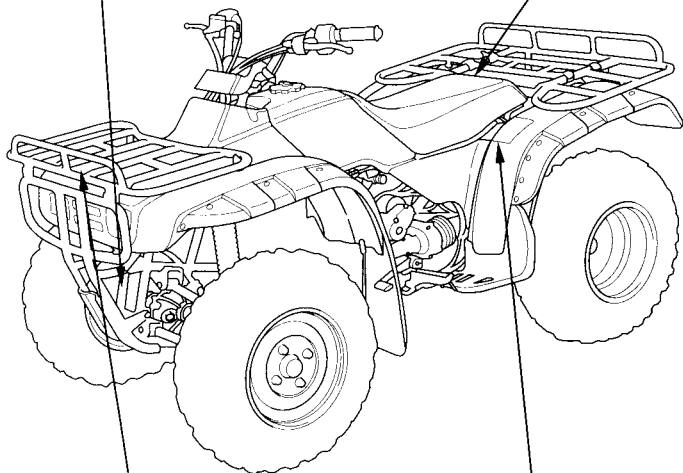


TRX300FW 1998
 HONDA OF AMERICA MFG., INC.
 24000 HONDA PARKWAY MARYSVILLE, OHIO 43040 U.S.A.

| | |
|---------------|--------|
| Nominal power | 13.7kw |
| Dry weight | 244kg |

MADE IN USA

WARNING

NEVER ride as a passenger.
 Passengers can cause a loss of control, resulting in SEVERE INJURY or DEATH.

WARNING

Overloading this ATV or carrying cargo improperly can change handling, stability and braking performance and can lead to an accident.

Never exceed the maximum front cargo limit of: **66lbs (30kg)**.

Refer to instructions in the Owner's Manual.

WARNING

Improper tire pressure or overloading can cause loss of control. Loss of control can result in severe injury or death.

- Cold tire pressure ;
 Front : 4.4 ± 0.6psi 0.30 ± 0.04kgf/cm²
 Rear : 2.9 ± 0.4psi 0.20 ± 0.03kgf/cm²
- Maximum weight capacity ; 485lbs. (220kg)