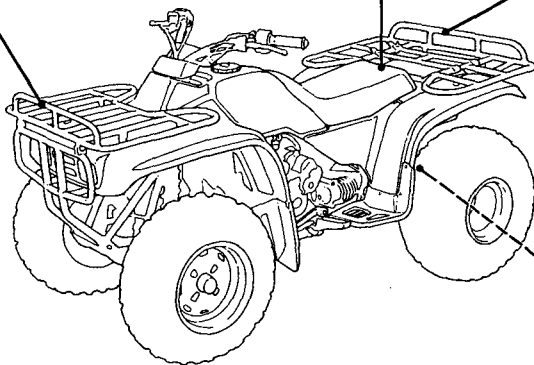

**⚠ WARNING**

■ **MAXIMUM LOAD 30 kg (66 lbs)**

HC4-000

**⚠ WARNING**

SERIOUS INJURY OR DEATH MAY RESULT IF YOU IGNORE ANY OF THE FOLLOWING.

■ **OPERATOR ONLY**  
NO PASSENGERS

**⚠ WARNING**

■ **MAXIMUM LOAD 60 kg (133 lbs)**  
■ **DO NOT RIDE WITH PASSENGER ON REAR CARRIER.**

HA7-650

**⚠ WARNING**

■ **TRAILER MAXIMUM WEIGHT 383 kg (850 lbs)**  
■ **HITCH POINT WEIGHT 14 kg (30 lbs)**  
■ **READ OWNER'S MANUAL FOR TOWING INSTRUCTIONS.**

HA0-830