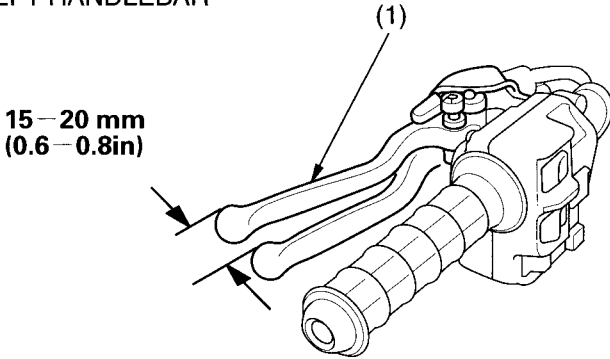

Rear Brake Lever Freeplay

LEFT HANDLEBAR

(1) rear brake lever

Inspection

Measure the distance the rear brake lever (1) moves before the brake starts to take hold. Freeplay, measurement at the tip of the end of the brake lever, should be:

15-20 mm (0.6-0.8 in)

If necessary, adjust to the specified range.