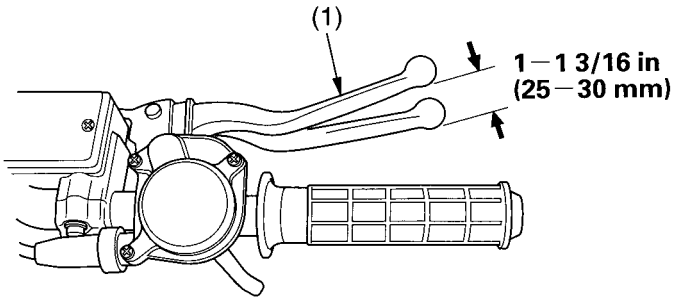

## Front Brake Lever Freeplay & Shoe Lining Clearance

### RIGHT HANDLEBAR

(1) front brake lever

1. Measure the distance the brake lever moves before the brakes start to take hold. Freeplay, measured at the tip of the front brake lever (1) should be:  
1 - 1 3/16 in (25 - 30 mm)