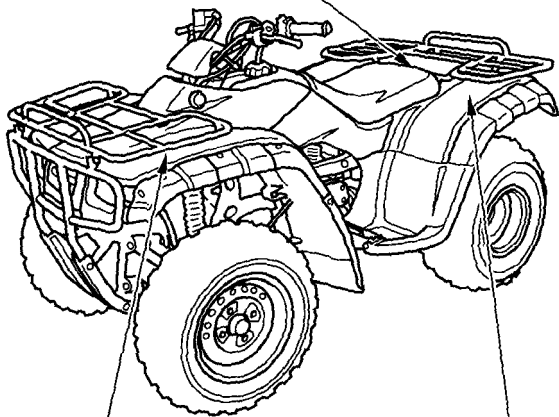

⚠ WARNING

NEVER ride as a passenger.
Passengers can cause a
loss of control, resulting in
SEVERE INJURY or **DEATH**.

⚠ WARNING

Overloading this ATV or carrying cargo improperly can change handling, stability and braking performance and can lead to an accident.

Never exceed the maximum front cargo limit of: **66lbs (30kg)**.

Refer to instructions in the Owner's Manual.

⚠ WARNING

Improper tire pressure or overloading can cause loss of control. Loss of control can result in severe injury or death.

- Cold tire pressure ;
Front : $25 \pm 3 \text{ kpa } 0.25 \pm 0.03 \text{ kgf/cm}^2$ $3.6 \pm 0.4 \text{ psi}$
Rear : $25 \pm 3 \text{ kpa } 0.25 \pm 0.03 \text{ kgf/cm}^2$ $3.6 \pm 0.4 \text{ psi}$
- Maximum weight capacity ; **220kg 485lbs.**