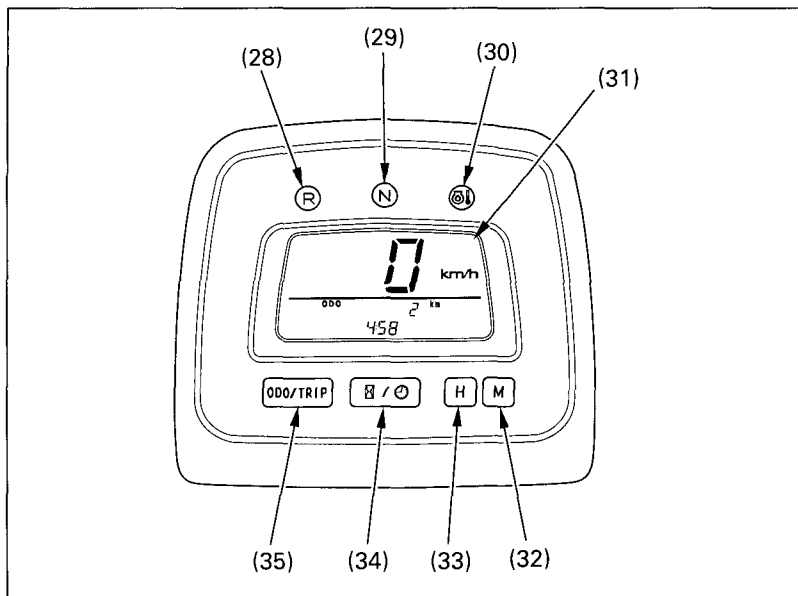

## Multi-function Display (Canadian model only)

(28) Reverse indicator

(29) Neutral indicator

(30) Oil high temperature indicator

(31) Multi-function display

- Speedometer

- Odometer/Tripmeter

- Digital clock/Hourmeter

(32) Minute select button

(33) Hour select button

(34) Hourmeter/Digital clock select button

(35) Odometer/Tripmeter select button

Fig. 2-4 Indicators and multi-function display, from rider's point of view