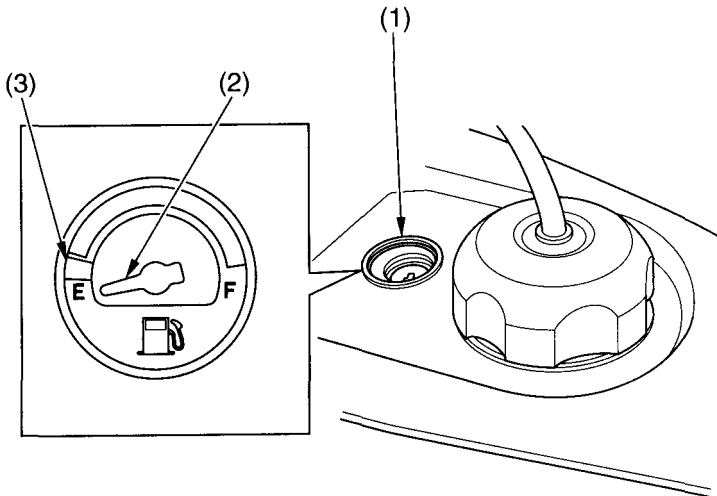

## Fuel Gauge

The fuel gauge (1) shows the approximate fuel supply available. At F (Full), the fuel tank capacity including reserve is:

**3.67 US gal (13.9 ℓ)**

When the gauge needle (2) enters the red band (3), fuel will be low and you should refill the tank as soon as possible. The amount of fuel left in the tank when the needle enters the red band is approximately:

**0.82 US gal (3.1 ℓ)**

(1) fuel gauge

(2) gauge needle

(3) red band