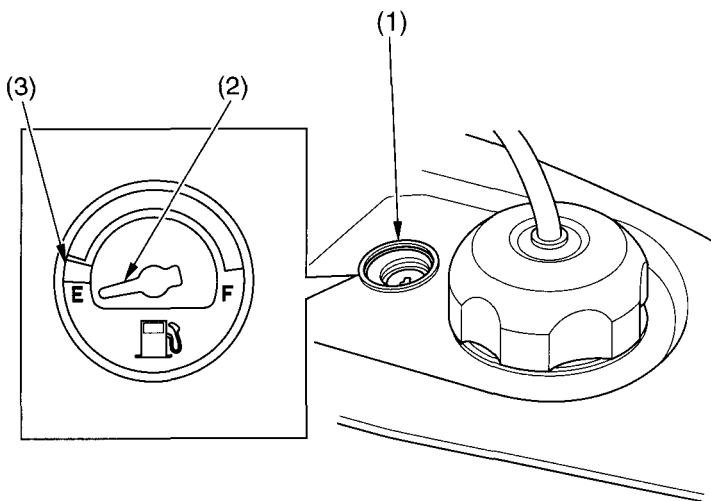

## Fuel Gauge

The fuel gauge (1) shows the approximate fuel supply available. At F (Full), the fuel tank capacity including reserve is:

3.67 US gal (13.9 ℓ)

When the gauge needle (2) enters the red band (3), fuel will be low and you should refill the tank as soon as possible. The amount of fuel left in the tank when the needle enters the red band is approximately:

0.82 US gal (3.1 ℓ)

(1) fuel gauge

(2) gauge needle

(3) red band