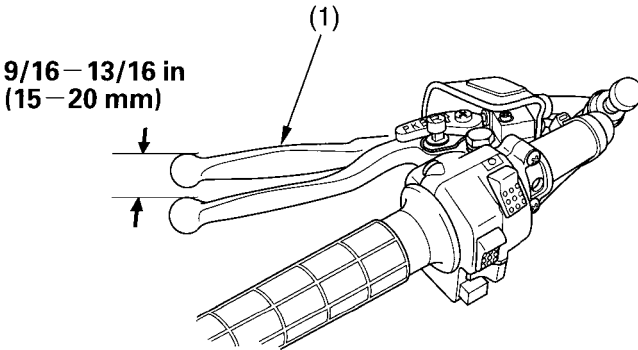

Rear Brake Lever Freeplay

LEFT HANDLEBAR

(1) rear brake lever

Inspection

Measure the distance the rear brake lever (1) moves before the brake starts to take hold. Freeplay, measurement at the tip of the end of the brake lever, should be:

9/16 – 13/16 in (15 – 20 mm)

If necessary, adjust to the specified range.