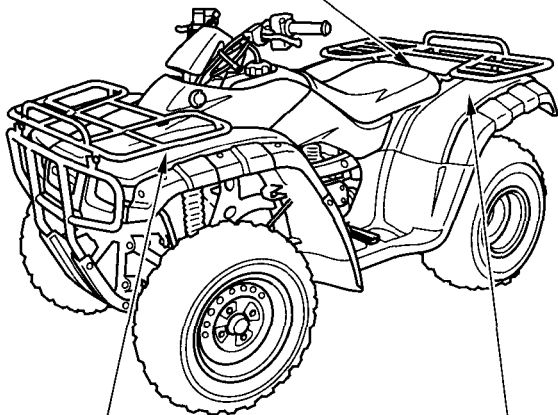

WARNING

NEVER ride as a passenger.

Passengers can cause a loss of control, resulting in **SEVERE INJURY** or **DEATH**.

WARNING

Overloading this ATV or carrying cargo improperly can change handling, stability and braking performance and can lead to an accident.

Never exceed the maximum front cargo limit of: **66lbs (30kg)**.

Refer to instructions in the Owner's Manual.

WARNING

Improper tire pressure or overloading can cause loss of control. Loss of control can result in severe injury or death.

- Cold tire pressure ;
Front : 20±3kpa 0.20±0.03kg/cm² 2.8±0.4psi
Rear : 20±3kpa 0.20±0.03kg/cm² 2.8±0.4psi
- Maximum weight capacity ; 210kg 463lbs.