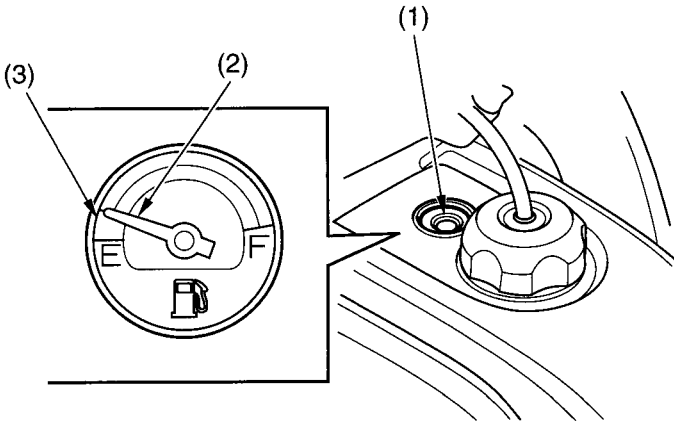

Indicators & Display

Fuel Gauge

The fuel gauge (1) shows the approximate fuel supply available. At F (Full), the fuel tank capacity including reserve is:

3.43 US gal (13.0 l , 2.86 Imp gal)

When the gauge needle (2) enters the red band (3), fuel will be low and you should refill the tank as soon as possible. The amount of fuel left in the tank when the needle enters the red band is approximately:

0.85 US gal (3.2 l , 0.70 Imp gal)

(1) fuel gauge
(2) gauge needle

(3) red band