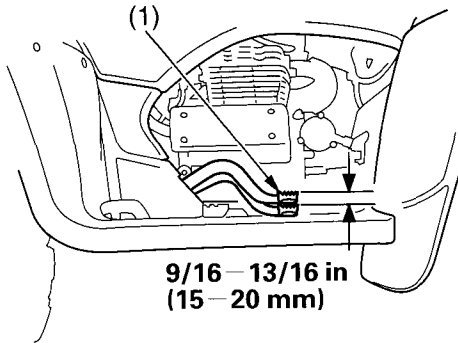

Rear Brake Pedal Freeplay

RIGHT SIDE

(1) rear brake pedal

Inspection

Measure the distance the rear brake pedal (1) moves before the brake starts to take hold. Freeplay, measurement at the tip of the end of the pedal, should be:

9/16 – 13/16 in (15 – 20 mm)

If necessary, adjust to the specified range.